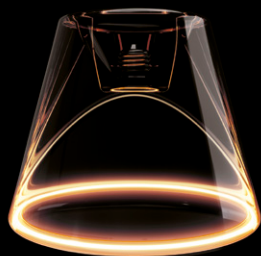

BB-G11

8050997702878

Shape: Recessed Cone **Finish:** Smoky
Voltage: 220/240V **Temperature:** 1900K
Watt: 6W **Dimmable:** Yes
Lumen: 400LM **RA:** 90
Attach: E27 **Dimension:** 19,5x15,7cm