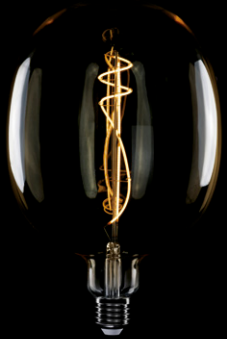

BB-H04

8057971910267

Shape: Ellipse
Attach: E27
Finish: Gold
Voltage: 220/240V
Watt: 8,5W

Lumen: 806LM
Temperature: 2200K
Dimmable: Yes
RA: 80
Dimension: 17x26,4cm

BB-H05

8057971910274

Shape: Ellipse
Attach: E27
Finish: Gold
Voltage: 220/240V
Watt: 8,5W

Lumen: 806LM
Temperature: 2200K
Dimmable: Yes
RA: 80
Dimension: 22x23,5cm

BB-H06

8057971910281

Shape: Cone
Attach: E27
Finish: Gold
Voltage: 220/240V
Watt: 8,5W

Lumen: 806LM
Temperature: 2200K
Dimmable: Yes
RA: 80
Dimension: 14x20cm