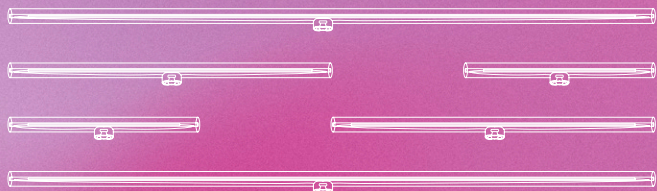

S LINE

Simple and elegant: these linear Bebulbs light bulbs radiate a soothing, consistent lighting which reaches every corner of the room.

Available in different sizes (ranging from 30 cm to 100 cm) and finishes, they perfectly adapt to any décor and taste, and look great both singularly or as part of fun compositions.