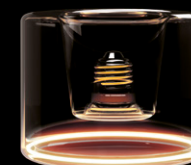

BB-G03

8050997702861

Shape: Recessed Donut
Attach: E27
Finish: Clear
Voltage: 5V
Watt: 6W

Lumen: 500LM
Temperature: 2200K
Dimmable: Yes
RA: 90
Dimension: 12x9cm