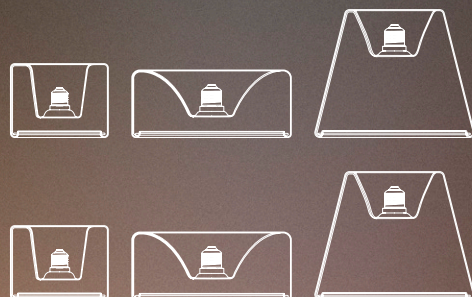

G LINE

Sophisticated and enveloping. The light bulbs from the G Line showcase a delicate filament carefully positioned along the edge of the glass.

This creates captivating lighting effects and an ethereal glow, adding the perfect touch to any room by providing a soft and soothing illumination. Available in different shapes and finishes.

BB-G01

8050997702847

Shape: Recessed Cone
Attach: E27
Finish: Clear
Voltage: 220/240V
Watt: 6W

Lumen: 500LM
Temperature: 2200K
Dimmable: Yes
RA: 90
Dimension: 19,5x15,7cm

BB-G02

8050997702854

Shape: Recessed Donut
Attach: E27
Finish: Clear
Voltage: 220/240V
Watt: 6W

Lumen: 500LM
Temperature: 2200K
Dimmable: Yes
RA: 90
Dimension: 19,5x8,3cm

BB-G03

8050997702861

Shape: Recessed Donut
Attach: E27
Finish: Clear
Voltage: 5V
Watt: 6W

Lumen: 500LM
Temperature: 2200K
Dimmable: Yes
RA: 90
Dimension: 12x9cm