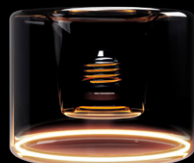

BB-G11

8050997702878

Shape: Recessed Cone **Finish:** Smoky
Voltage: 220/240V **Temperature:** 1900K
Watt: 6W **Dimmable:** Yes
Lumen: 400LM **RA:** 90
Attach: E27 **Dimension:** 19,5x15,7cm

BB-G12

8050997702885

Shape: Recessed Donut **Lumen:** 380LM
Attach: E27 **Temperature:** 1900K
Finish: Smoky **Dimmable:** Yes
Voltage: 220/240V **RA:** 90
Watt: 6W **Dimension:** 19,5x8,3cm

BB-G13

8050997702892

Shape: Recessed Donut **Lumen:** 380LM
Attach: E27 **Temperature:** 1900K
Finish: Smoky **Dimmable:** Yes
Voltage: 220/240V **RA:** 90
Watt: 6W **Dimension:** 12x9cm